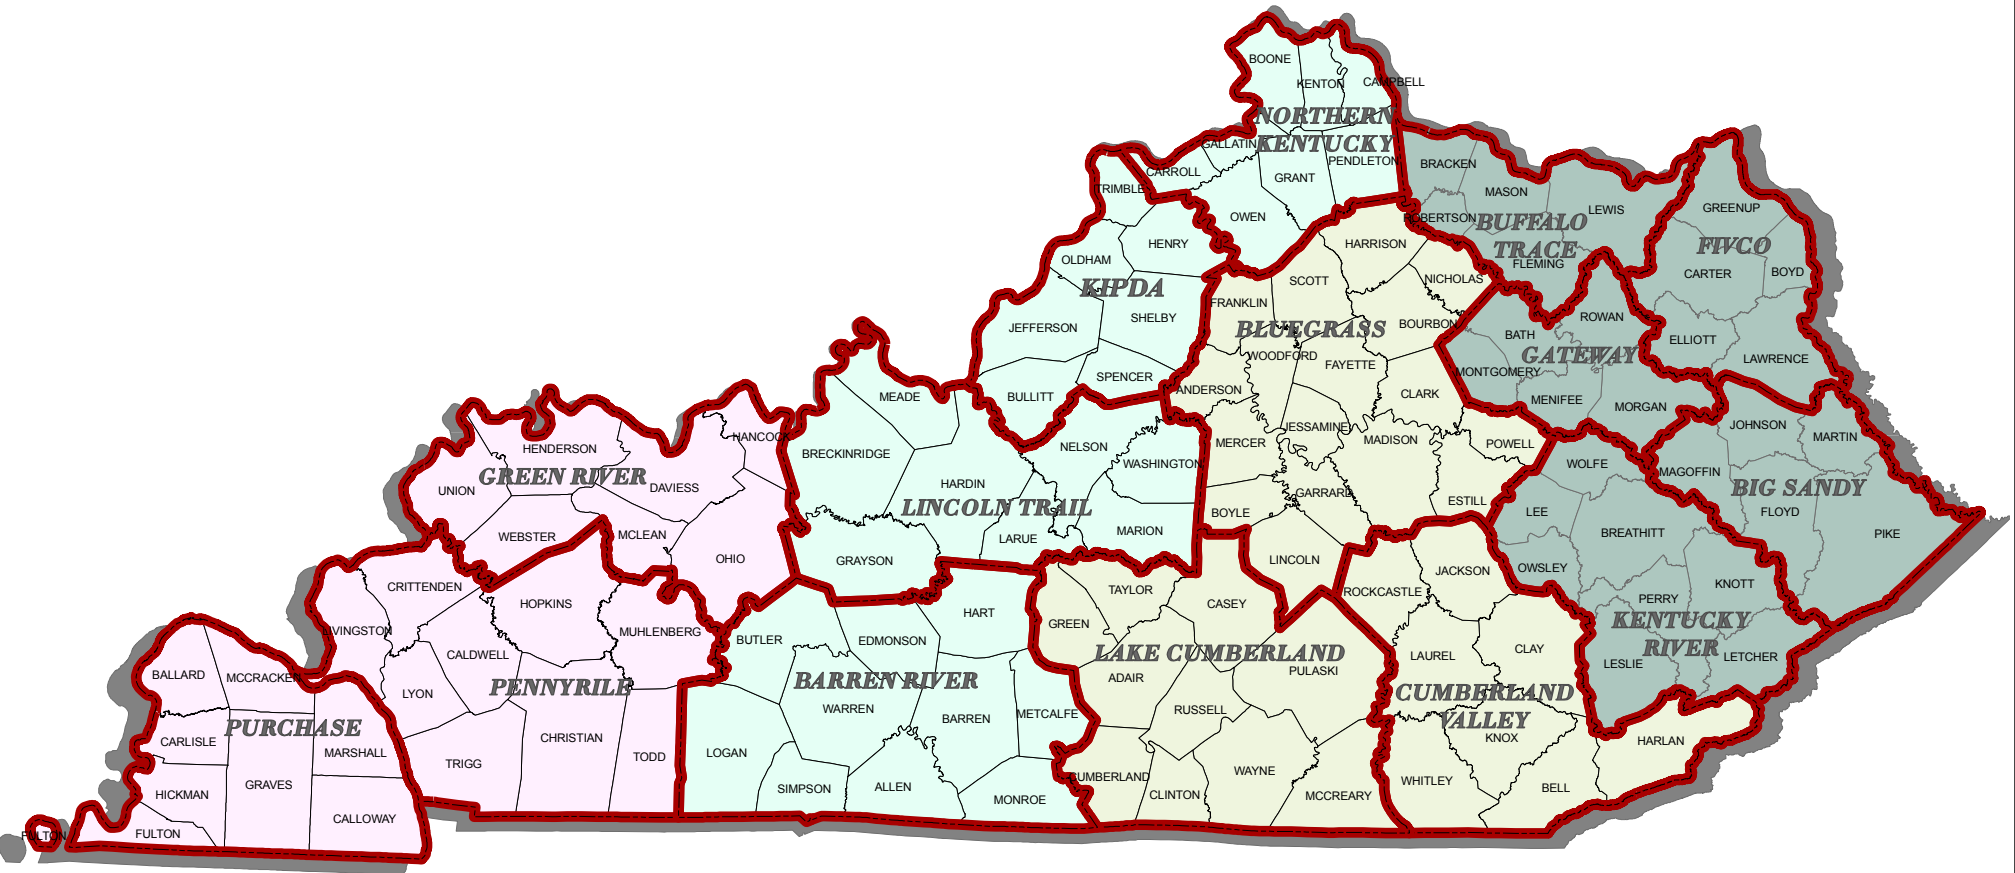

# KENTUCKY ADD'S LOSS CONTROL REGIONS

### Legend

 KY ADD DISTRICT BOUNDARY

### Loss Region

-  REGION #1
-  REGION #2
-  REGION #3
-  REGION #4